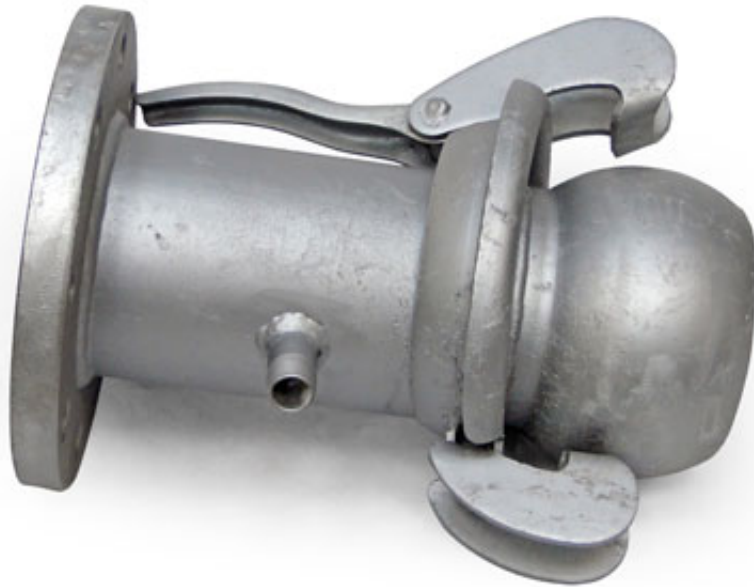

GENUINE BAUER X FLANGE WITH TAKE-OFF

GENUINE BAUER FLANGED MALES C/W BSP TAKEOFF

Name	Product No.	Price
4" PN16 X 4" (108) MALE BAUER C/W 1/2" BSPT MALE OUTLET	63088	£294.52
4" PN16 X 4" (108) MALE BAUER C/W 3/4" BSPT MALE OUTLET	63089	£294.52
4" PN16 X 4" (108) MALE BAUER C/W 1" BSPT MALE OUTLET	63097	£294.52
4" PN16 X 4" (108) MALE BAUER C/W 1.1/2" BSPT MALE OUTLET	63037	£294.52
6" PN16 X 6" (159) MALE BAUER C/W 1/2" BSPT MALE OUTLET	63300	£321.10
6" PN16 X 6" (159) MALE BAUER C/W 3/4" BSPT MALE OUTLET	63301	£321.10
6" PN16 X 6" (159) MALE BAUER C/W 1" BSPT MALE OUTLET	63302	£321.10
6" PN16 X 6" (159) MALE BAUER C/W 1.1/2" BSPT MALE OUTLET	63303	£321.10