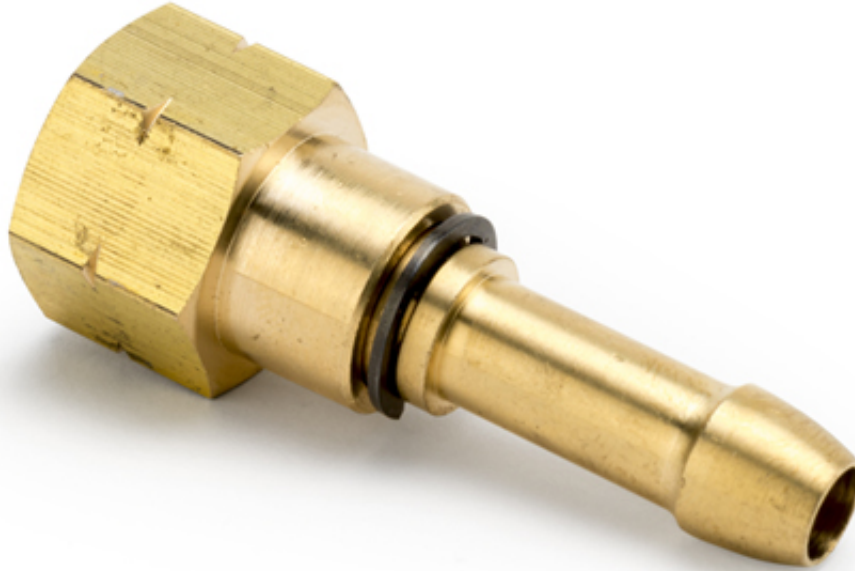

BRASS RIGHT & LEFT HAND SAFETY CHECK VALVES

BRASS LH AND RH CHECK VALVE

Name	Product No.	Price
1/4" X 1/4" RH CHECK VALVE BRASS	37613	£5.92