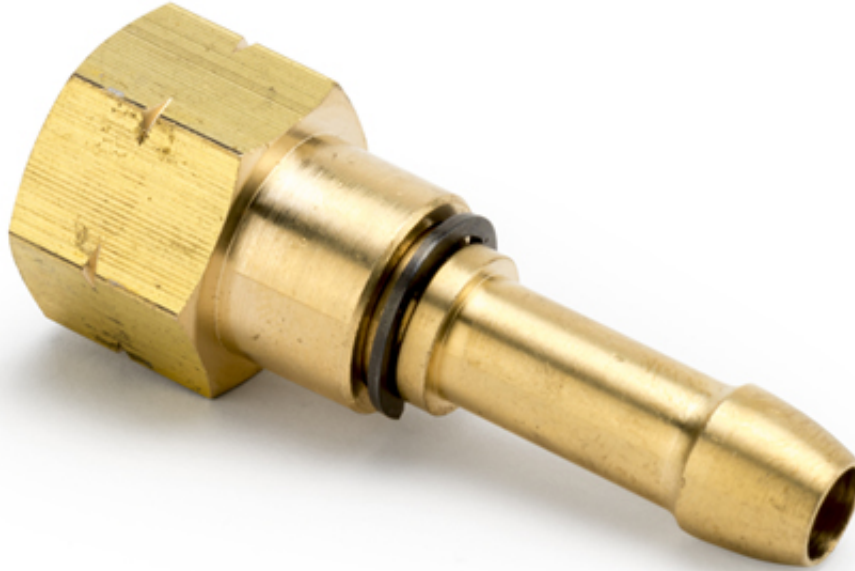

376's - BRASS RIGHT & LEFT HAND SAFETY CHECK VALVES

BRASS LH AND RH CHECK VALVE

Name	Product No.	Price
1/4" X 1/4" RH CHECK VALVE BRASS	37613	£6.22