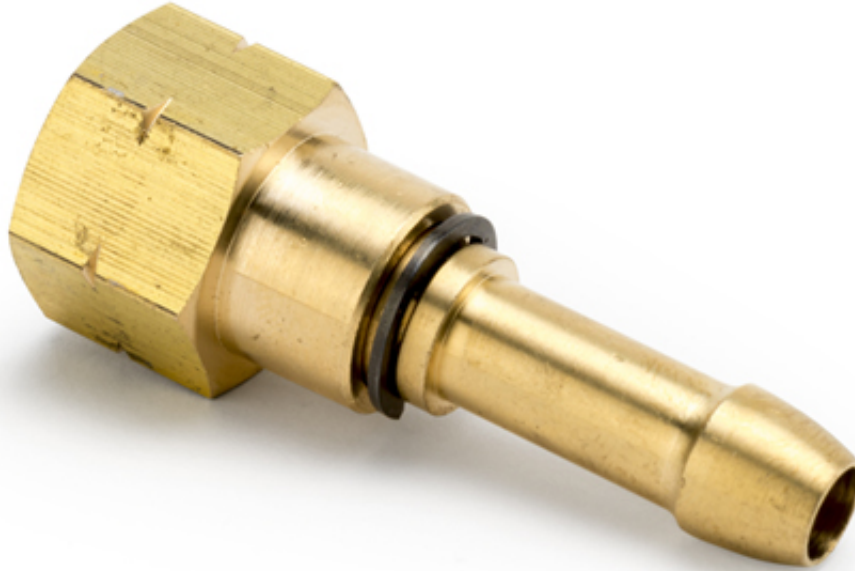

## BRASS RIGHT & LEFT HAND SAFETY CHECK VALVES

---

## BRASS LH AND RH CHECK VALVE

---

Name	Product No.	Price
1/4" X 1/4" RH CHECK VALVE BRASS	37613	£6.22