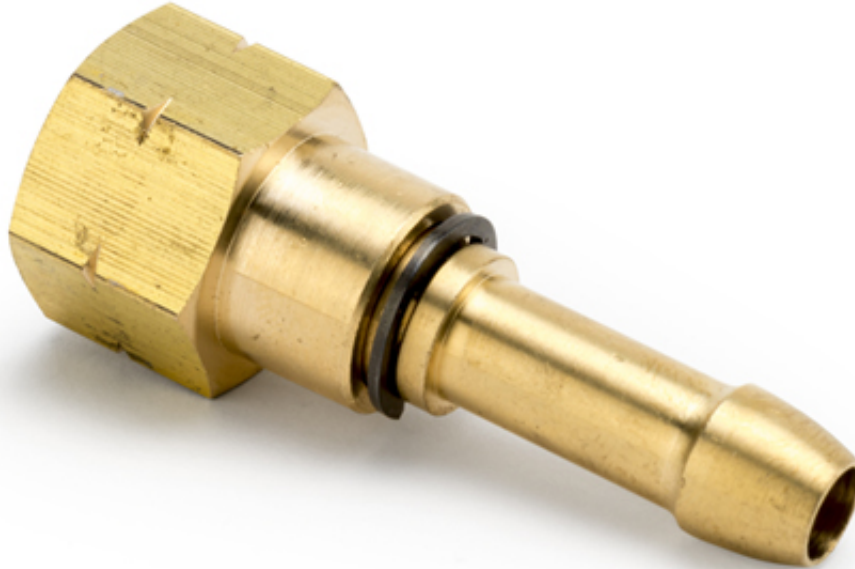

## BRASS RIGHT & LEFT HAND SAFETY CHECK VALVES

---

## BRASS LH AND RH CHECK VALVE

---

Name	Product No.	Price
1/4" X 1/4" RH CHECK VALVE BRASS	37613	£5.92