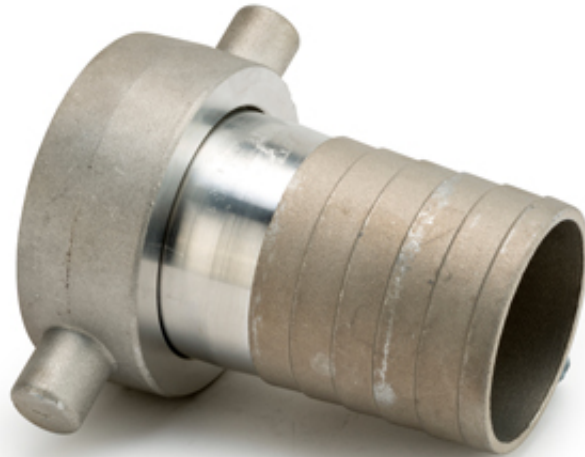

## ALUMINIUM BSP HOSE TAILS

---

## ALUMINIUM FEMALE HOSE TAILS

---

Name	Product No.	Price
2" BSP CAP ALUMINIUM LUGGED	43004	£12.10
2" FLAT LINING ALUMINIUM	43005	£12.06
2.1/2" BSP CAP ALUMINIUM LUGGED	43007	£13.70
2.1/2" FLAT LINING ALUMINIUM	43008	£13.64
3" BSP CAP ALUMINIUM LUGGED	43010	£17.88
3" FLAT LINING ALUMINIUM	43107	£7.86

## ALUMINIUM MALE HOSE TAILS

---

Name	Product No.	Price
2" MALE LUMP ALUMINIUM LUGGED	43006	£23.14
2.1/2" MALE LUMP ALUMINIUM LUGGED	43009	£26.54