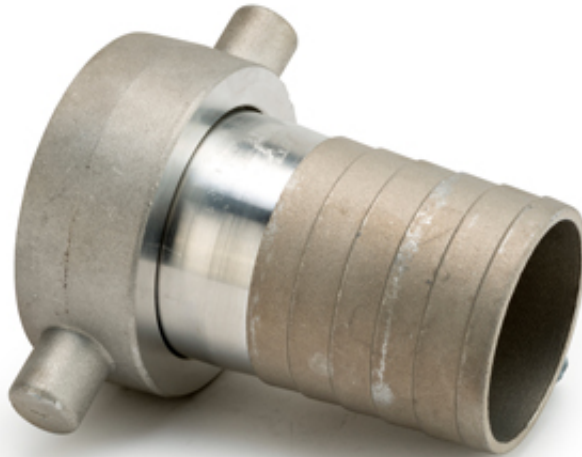

## ALUMINIUM BSP HOSE TAILS

---

## ALUMINIUM FEMALE HOSE TAILS

---

Name	Product No.	Price
2" BSP CAP ALUMINIUM LUGGED	43004	£12.10
2" FLAT LINING ALUMINIUM	43005	£12.06
2.1/2" BSP CAP ALUMINIUM LUGGED	43007	£13.70
2.1/2" FLAT LINING ALUMINIUM	43008	£13.64
3" BSP CAP ALUMINIUM LUGGED	43010	£17.88
3" FLAT LINING ALUMINIUM	43107	£7.86

## ALUMINIUM MALE HOSE TAILS

---

Name	Product No.	Price
2" MALE LUMP ALUMINIUM LUGGED	43006	£23.14
2.1/2" MALE LUMP ALUMINIUM LUGGED	43009	£26.54