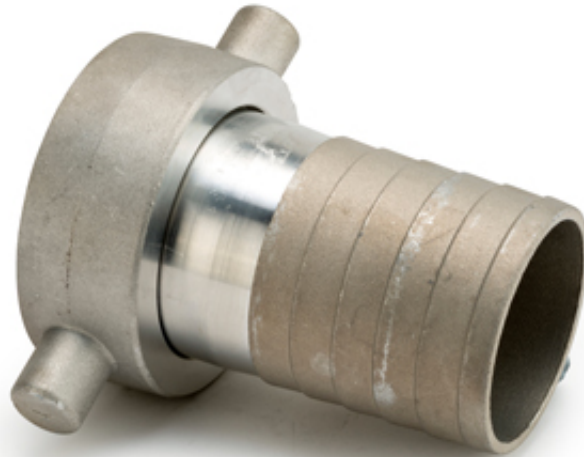

ALUMINIUM BSP HOSE TAILS

ALUMINIUM FEMALE HOSE TAILS

Name	Product No.	Price
2" BSP CAP ALUMINIUM LUGGED	43004	£12.72
2" FLAT LINING ALUMINIUM	43005	£12.66
2.1/2" BSP CAP ALUMINIUM LUGGED	43007	£14.40
2.1/2" FLAT LINING ALUMINIUM	43008	£14.32
3" BSP CAP ALUMINIUM LUGGED	43010	£18.78
3" FLAT LINING ALUMINIUM	43107	£8.26

ALUMINIUM MALE HOSE TAILS

Name	Product No.	Price
2" MALE LUMP ALUMINIUM LUGGED	43006	£24.30
2.1/2" MALE LUMP ALUMINIUM LUGGED	43009	£27.88