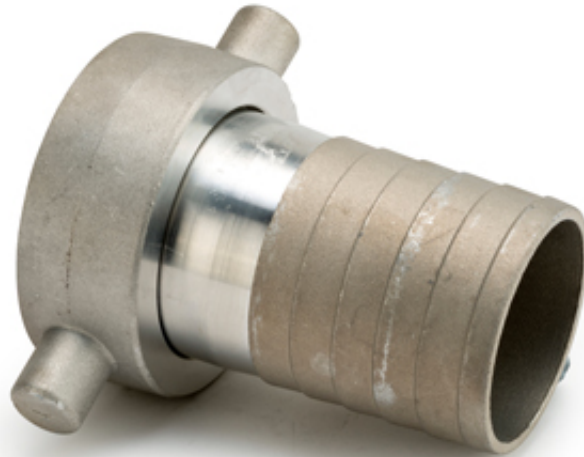

ALUMINIUM BSP HOSE TAILS

ALUMINIUM FEMALE HOSE TAILS

Name	Product No.	Price
2" BSP CAP ALUMINIUM LUGGED	43004	£10.36
2" FLAT LINING ALUMINIUM	43005	£10.32
2.1/2" BSP CAP ALUMINIUM LUGGED	43007	£11.72
2.1/2" FLAT LINING ALUMINIUM	43008	£11.68
3" BSP CAP ALUMINIUM LUGGED	43010	£15.84
3" FLAT LINING ALUMINIUM	43107	£6.72

ALUMINIUM MALE HOSE TAILS

Name	Product No.	Price
2" MALE LUMP ALUMINIUM LUGGED	43006	£19.80
2.1/2" MALE LUMP ALUMINIUM LUGGED	43009	£22.72