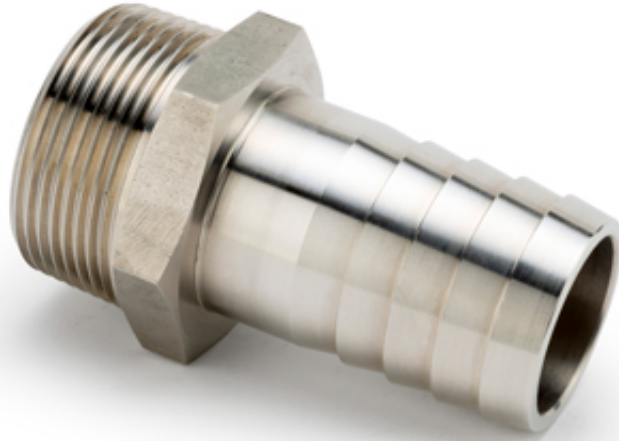

## STAINLESS STEEL MALE X HOSE TAIL

## STAINLESS STEEL HOSE TO MALE CONNECTOR PARALLEL & TAPER THREAD

Name	Product No.	Price
1/4"BSPP MALE X 1/4" HOSE ST/ST	38922	£9.52
3/8"BSPP MALE X 3/8" HOSE ST/ST	38920	£9.52
3/8"BSPP MALE X 1/2" HOSE ST/ST	38911	£9.20
1/2"BSPP MALE X 3/8" HOSE ST/ST	38912	£12.94
3/8"BSPT MALE X 3/8" HOSE ST/ST	38921	£5.36
1/2"BSPP MALE X 3/4" HOSE ST/ST	38915	£14.30
3/4"BSPP MALE X 3/4" HOSE ST/ST	38902	£15.62
3/4"BSPP MALE X 1" HOSE ST/ST	38933	£28.60
1"BSPP MALE X 3/4" HOSE ST/ST	38913	£28.60