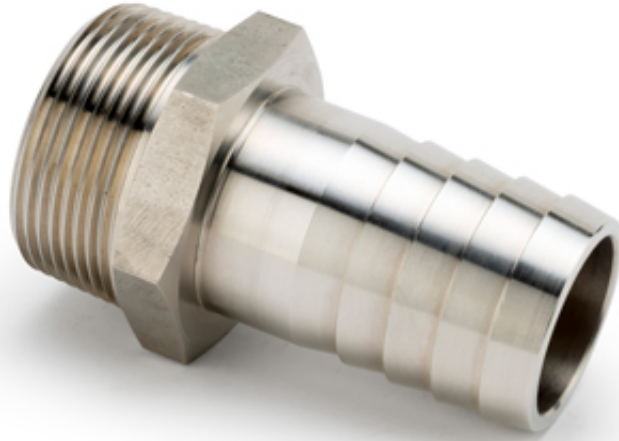

STAINLESS STEEL MALE X HOSE TAIL

STAINLESS STEEL HOSE TO MALE CONNECTOR PARALLEL & TAPER THREAD

Name	Product No.	Price
1/4"BSPP MALE X 1/4" HOSE ST/ST	38922	£10.00
3/8"BSPP MALE X 3/8" HOSE ST/ST	38920	£10.00
3/8"BSPP MALE X 1/2" HOSE ST/ST	38911	£9.66
1/2"BSPP MALE X 3/8" HOSE ST/ST	38912	£13.60
3/8"BSPT MALE X 3/8" HOSE ST/ST	38921	£5.64
1/2"BSPP MALE X 3/4" HOSE ST/ST	38915	£15.02
3/4"BSPP MALE X 3/4" HOSE ST/ST	38902	£16.40
3/4"BSPP MALE X 1" HOSE ST/ST	38933	£30.04
1"BSPP MALE X 3/4" HOSE ST/ST	38913	£30.04

1"BSPP MALE X 1" HOSE ST/ST	38903	£30.04
1.1/2"BSPP MALE X 1.1/2" HOSE ST/ST	38904	£59.22
2"BSPP MALE X 2" HOSE ST/ST	38905	£88.16
1/4"BSPT MALE X 1/4" HOSE ST/ST	38927	£10.00
1/4"BSPT MALE X 3/8" HOSE ST/ST	38926	£9.66
1/4"BSPT MALE X 5/16" HOSE ST/ST	38934	£10.00
1/2"BSPT MALE X 1/2" HOSE ST/ST	38906	£11.20
1/2"BSPT MALE X 1" HOSE ST/ST	38919	£30.06
3/4"BSPT MALE X 1/2" HOSE ST/ST	38925	£15.36
3/4"BSPT MALE X 3/4" HOSE ST/ST	38907	£14.86
1"BSPT MALE X 3/4" HOSE ST/ST	38914	£17.34
1"BSPT MALE X 1" HOSE ST/ST	38908	£30.04
1.1/4"BSPT MALE X 1.1/4" HOSE ST/ST	38930	£17.98
1.1/2"BSPT MALE X 1.1/4" HOSE ST/ST	38917	£38.96
1.1/2"BSPT MALE X 1.1/2" HOSE ST/ST	38909	£23.16
1.1/2"BSPT MALE X 2" HOSE ST/ST	38918	£59.22
2"BSPT MALE X 2" HOSE ST/ST	38910	£44.22