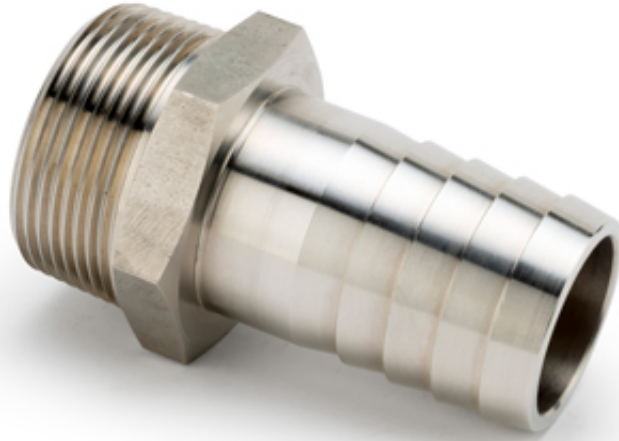

STAINLESS STEEL MALE X HOSE TAIL

STAINLESS STEEL HOSE TO MALE CONNECTOR PARALLEL & TAPER THREAD

Name	Product No.	Price
1/4"BSPP MALE X 1/4" HOSE ST/ST	38922	£9.52
3/8"BSPP MALE X 3/8" HOSE ST/ST	38920	£9.52
3/8"BSPP MALE X 1/2" HOSE ST/ST	38911	£9.20
1/2"BSPP MALE X 3/8" HOSE ST/ST	38912	£12.94
3/8"BSPT MALE X 3/8" HOSE ST/ST	38921	£5.36
1/2"BSPP MALE X 3/4" HOSE ST/ST	38915	£14.30
3/4"BSPP MALE X 3/4" HOSE ST/ST	38902	£15.62
3/4"BSPP MALE X 1" HOSE ST/ST	38933	£28.60
1"BSPP MALE X 3/4" HOSE ST/ST	38913	£28.60

1"BSPP MALE X 1" HOSE ST/ST	38903	£28.60
1.1/2"BSPP MALE X 1.1/2" HOSE ST/ST	38904	£56.40
2"BSPP MALE X 2" HOSE ST/ST	38905	£83.96
1/4"BSPT MALE X 1/4" HOSE ST/ST	38927	£9.52
1/4"BSPT MALE X 3/8" HOSE ST/ST	38926	£9.20
1/4"BSPT MALE X 5/16" HOSE ST/ST	38934	£9.52
1/2"BSPT MALE X 1/2" HOSE ST/ST	38906	£10.66
1/2"BSPT MALE X 1" HOSE ST/ST	38919	£28.62
3/4"BSPT MALE X 1/2" HOSE ST/ST	38925	£14.62
3/4"BSPT MALE X 3/4" HOSE ST/ST	38907	£14.14
1"BSPT MALE X 3/4" HOSE ST/ST	38914	£16.50
1"BSPT MALE X 1" HOSE ST/ST	38908	£28.60
1.1/4"BSPT MALE X 1.1/4" HOSE ST/ST	38930	£17.12
1.1/2"BSPT MALE X 1.1/4" HOSE ST/ST	38917	£37.10
1.1/2"BSPT MALE X 1.1/2" HOSE ST/ST	38909	£22.06
1.1/2"BSPT MALE X 2" HOSE ST/ST	38918	£56.40
2"BSPT MALE X 2" HOSE ST/ST	38910	£42.10