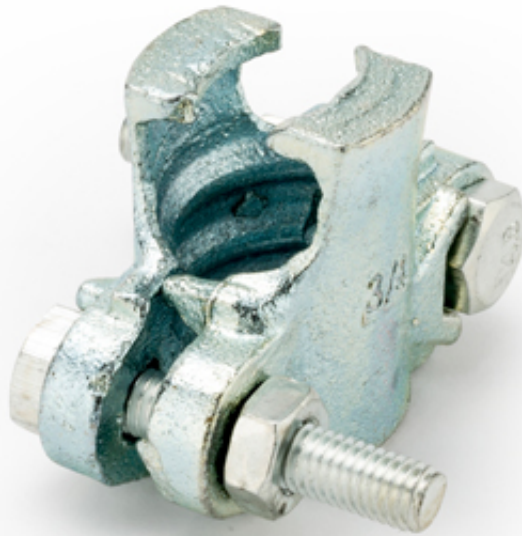

## MI ZP CLAW CLAMP

---

## MALLEABLE IRON ZINC PLATED CLAW CLAMPS

---

Name	Product No.	Price
1/2" 23-27(LB4) C/CLAMP M/I	38101	£3.10
3/4" 28-32(IHP) C/CLAMP M/I (**new design**)	38102	£4.44
3/4" 30-35 (SKA34) C/CLAMP M/I	38109	£3.50
1 1/2" 45-53(IHP) C/CLAMP M/I	38104	£9.08
2" 55-60(SK60) C/CLAMP M/I	38106	£10.00
2" 60-76 (SK76) C/CLAMP M/I	38105	£12.64
3" 86-102 (SK75) C/CLAMP M/I	38112	£23.54