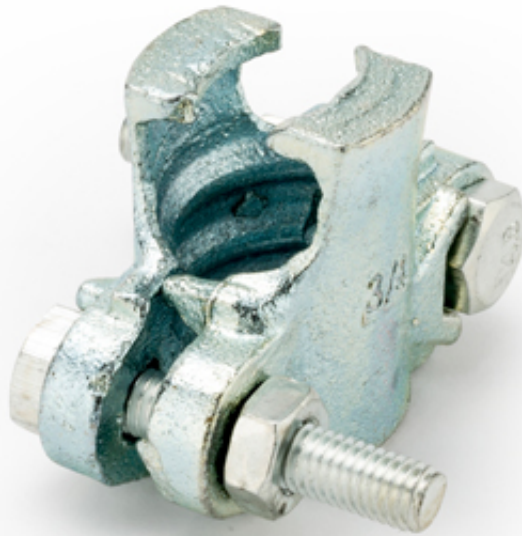

MI ZP CLAW CLAMP

MALLEABLE IRON ZINC PLATED CLAW CLAMPS

Name	Product No.	Price
1/2" 23-27(LB4) C/CLAMP M/I	38101	£3.10
3/4" 28-32(IHP) C/CLAMP M/I (**new design**)	38102	£4.44
3/4" 30-35 (SKA34) C/CLAMP M/I	38109	£3.50
1 1/2" 45-53(IHP) C/CLAMP M/I	38104	£9.08
2" 55-60(SK60) C/CLAMP M/I	38106	£10.00
2" 60-76 (SK76) C/CLAMP M/I	38105	£12.64
3" 86-102 (SK75) C/CLAMP M/I	38112	£23.54