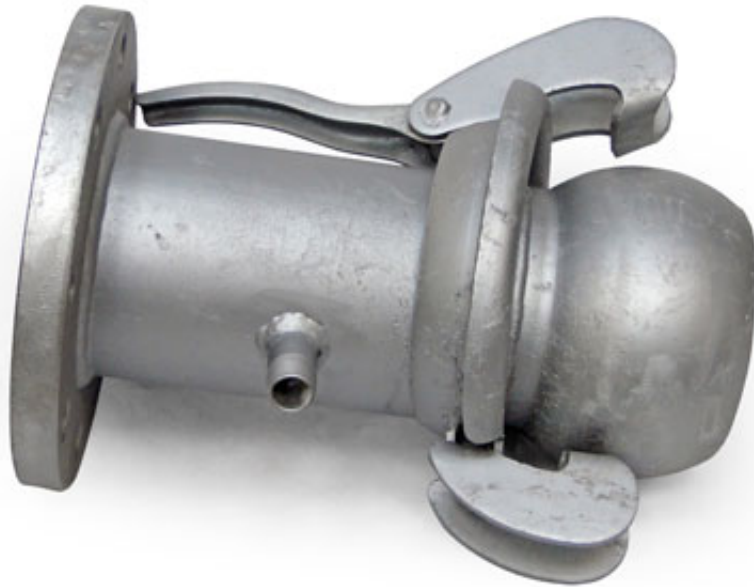

FLANGED TAKE OFF

GENUINE BAUER FLANGED MALES C/W BSP TAKEOFF

| Name | Product No. | Price |
|---|-------------|---------|
| 4" PN16 X 4" (108) MALE BAUER C/W 1/2" BSPT MALE OUTLET | 63088 | £272.30 |
| 4" PN16 X 4" (108) MALE BAUER C/W 3/4" BSPT MALE OUTLET | 63089 | £272.30 |
| 4" PN16 X 4" (108) MALE BAUER C/W 1" BSPT MALE OUTLET | 63097 | £272.30 |
| 4" PN16 X 4" (108) MALE BAUER C/W 1.1/2" BSPT MALE OUTLET | 63037 | £272.30 |
| 6" PN16 X 6" (159) MALE BAUER C/W 1/2" BSPT MALE OUTLET | 63300 | £296.88 |
| 6" PN16 X 6" (159) MALE BAUER C/W 3/4" BSPT MALE OUTLET | 63301 | £296.88 |
| 6" PN16 X 6" (159) MALE BAUER C/W 1" BSPT MALE OUTLET | 63302 | £296.88 |
| 6" PN16 X 6" (159) MALE BAUER C/W 1.1/2" BSPT MALE OUTLET | 63303 | £296.88 |