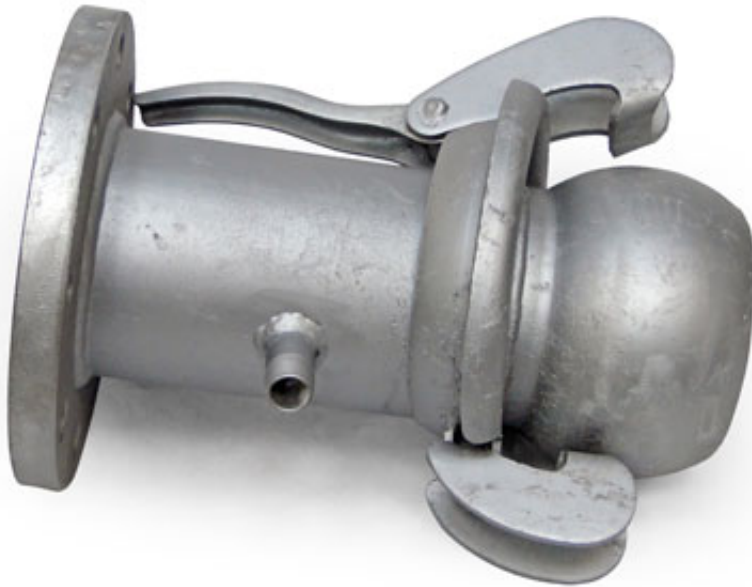

FLANGED TAKE OFF

GENUINE BAUER FLANGED MALES C/W BSP TAKEOFF

Name	Product No.	Price
4" PN16 X 4" (108) MALE S70 - 1/2" BSP MALE OUTLET	63088	£246.98
4" PN16 X 4" (108) MALE S70 - 3/4" BSP MALE OUTLET	63089	£246.98
4" PN16 X 4" (108) MALE S70 - 1" BSP MALE OUTLET	63097	£246.98
4" PN16 X 4" (108) MALE S70 - 1 1/2" BSP MALE OUTLET	63037	£246.98