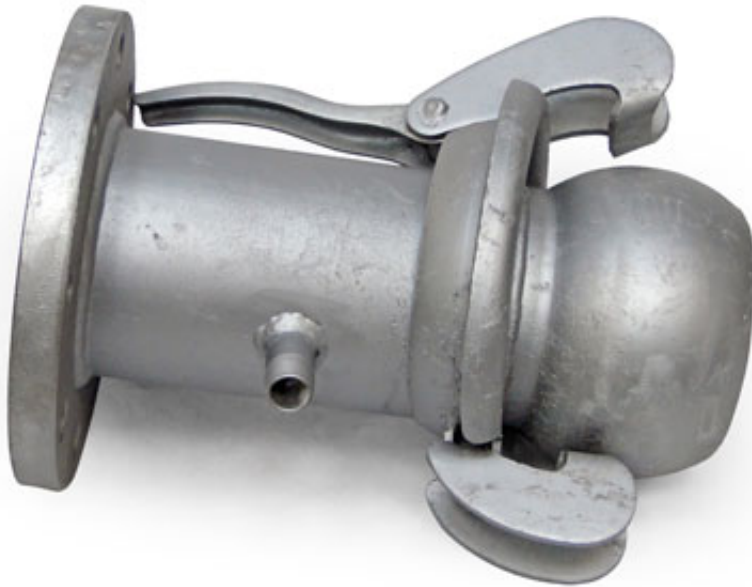

FLANGED TAKE OFF

GENUINE BAUER FLANGED MALES C/W BSP TAKEOFF

Name	Product No.	Price
4" PN16 X 4" (108) MALE BAUER C/W 1/2" BSPT MALE OUTLET	63088	£272.30
4" PN16 X 4" (108) MALE BAUER C/W 3/4" BSPT MALE OUTLET	63089	£272.30
4" PN16 X 4" (108) MALE BAUER C/W 1" BSPT MALE OUTLET	63097	£272.30
4" PN16 X 4" (108) MALE BAUER C/W 1.1/2" BSPT MALE OUTLET	63037	£272.30