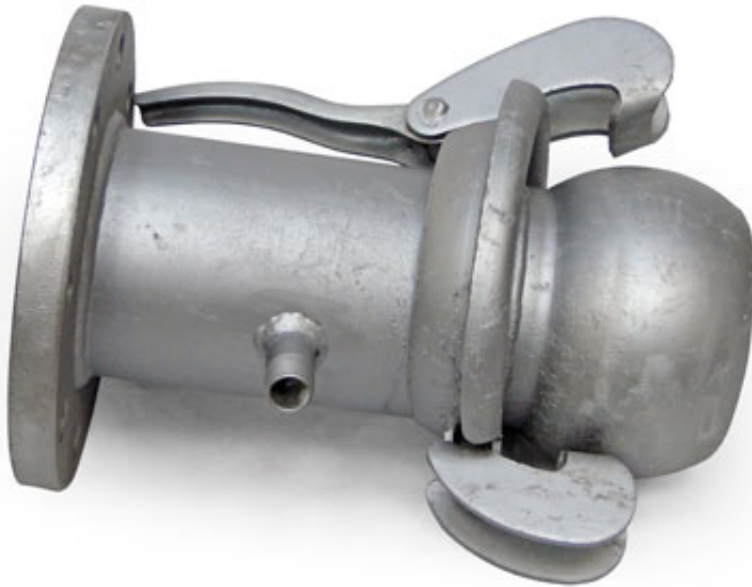

FLANGED TAKE OFF

GENUINE BAUER FLANGED MALES C/W BSP TAKEOFF

Name	Product No.	Price
4" PN16 X 4" (108) MALE S70 - 1/2" BSP MALE OUTLET	63088	£259.32
4" PN16 X 4" (108) MALE S70 - 3/4" BSP MALE OUTLET	63089	£259.32
4" PN16 X 4" (108) MALE S70 - 1" BSP MALE OUTLET	63097	£259.32
4" PN16 X 4" (108) MALE S70 - 1 1/2" BSP MALE OUTLET	63037	£259.32