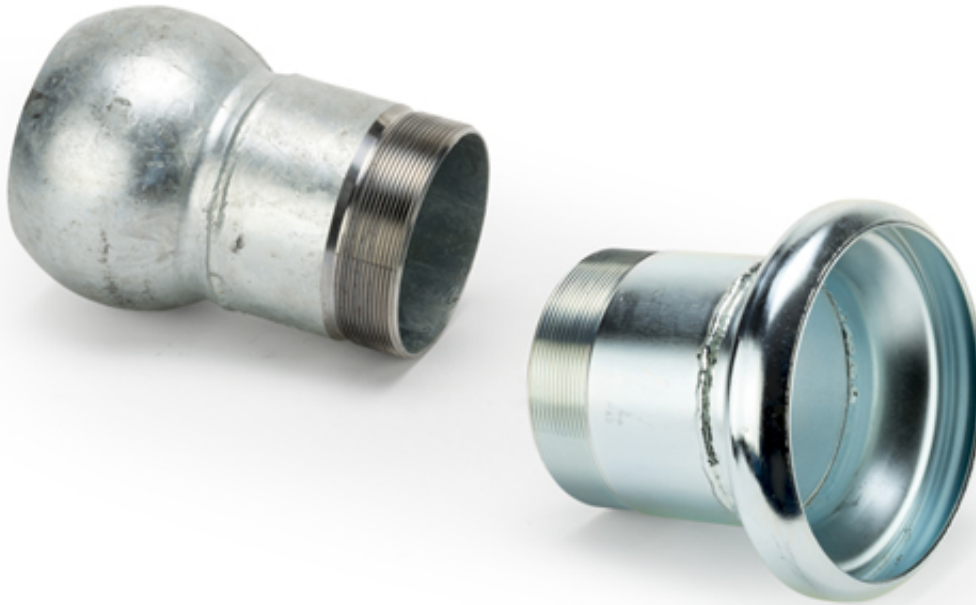

GENUINE BAUER X BSP THREADED

GENUINE BAUER BSP THREADED ADAPTORS

Name	Product No.	Price
2" (50) MALE X 2" BSP MALE S74 GALV	42947	£26.10
2" (50) FEMALE X 2" BSP MALE S75 GALV	42951	£26.10
3" (76) MALE BAUER X 2.1/2" BSP MALE	42991	£36.20
3" (76) FEMALE BAUER X 2.1/2" BSP MALE GALV	42992	£36.20
3"(76) MALE (INC. LCR) X 3" BSP MALE S74 GALV	52940	£100.54
3"(76) FEMALE BAUER X 3" BSP MALE S75 GALV	52941	£83.70
3.1/2" (89) MALE X 3" BSP MALE S74 GALV	42948	£42.48
3.1/2" (89) FEMALE X 3" BSP MALE S75 GALV	42952	£42.48
4" (108) MALE BAUER X 4" BSP MALE S74 GALV	42949	£57.28
4" (108) FEMALE X 4" BSP MALE S75 GALV	42953	£57.28

5"(133) MALE x 5"BSP MALE S74 GALV	52961	£98.28
5"(133) FEMALE x 5"BSP MALE S75 GALV	52962	£98.28
6" (159) MALE X 6" BSP MALE S74 GALV	42950	£111.28
6" (159) FEMALE X 6" BSP MALE S75 GALV	42954	£129.40