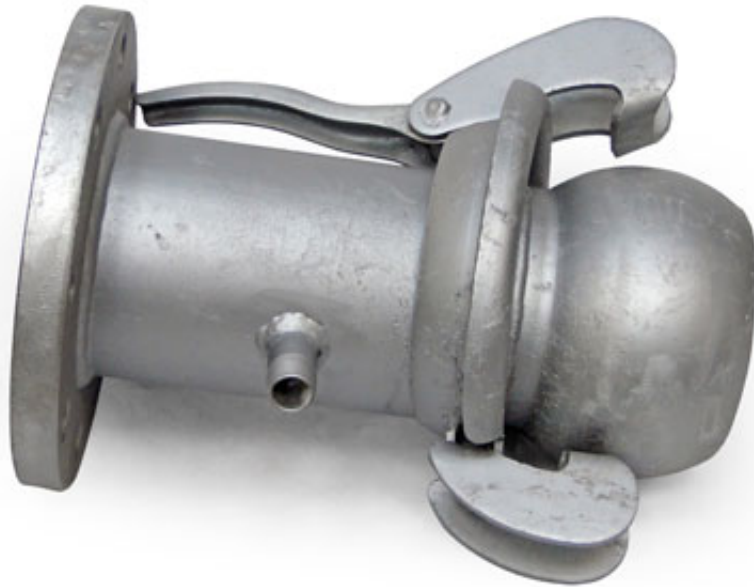

## GENUINE BAUER X FLANGE WITH TAKE-OFF

---

## GENUINE BAUER FLANGED MALES C/W BSP TAKEOFF

---

Name	Product No.	Price
4" PN16 X 4" (108) MALE BAUER C/W 1/2" BSPT MALE OUTLET	63088	£294.52
4" PN16 X 4" (108) MALE BAUER C/W 3/4" BSPT MALE OUTLET	63089	£294.52
4" PN16 X 4" (108) MALE BAUER C/W 1" BSPT MALE OUTLET	63097	£294.52
4" PN16 X 4" (108) MALE BAUER C/W 1.1/2" BSPT MALE OUTLET	63037	£294.52
6" PN16 X 6" (159) MALE BAUER C/W 1/2" BSPT MALE OUTLET	63300	£321.10
6" PN16 X 6" (159) MALE BAUER C/W 3/4" BSPT MALE OUTLET	63301	£321.10
6" PN16 X 6" (159) MALE BAUER C/W 1" BSPT MALE OUTLET	63302	£321.10
6" PN16 X 6" (159) MALE BAUER C/W 1.1/2" BSPT MALE OUTLET	63303	£321.10